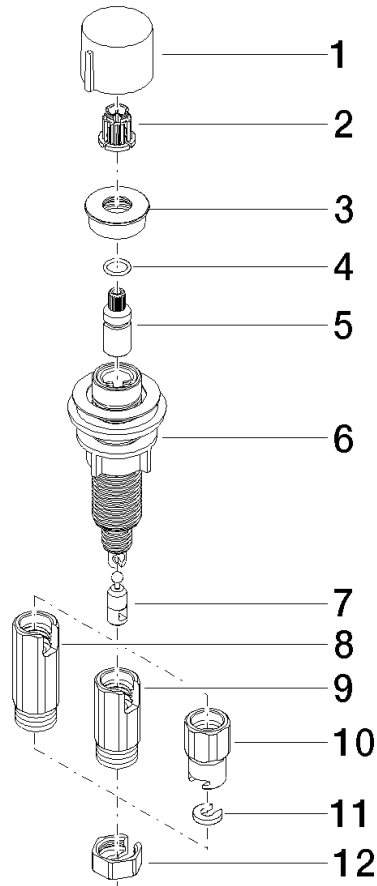

Strainer waste with control handle - Matte Black

ELIO

10 712 970

- control for single basin
- including adapter for Bowden cable

Fits ELIO, ENO, MEM, META SQUARE, SYNC and TARA ULTRA

Fits: ELIO, MEM, ENO, SYNC, TARA ULTRA, META SQUARE

	Matte Black	10 712 970-33
	Chrome	10 712 970-00
	Brushed Platinum	10 712 970-06
	Platinum	10 712 970-08
	Durabrand (23kt Gold)	10 712 970-09
	Dark Chrome	10 712 970-19
	Brushed Durabrand (23kt Gold)	10 712 970-28
	Brushed Champagne (22kt Gold)	10 712 970-46
	Champagne (22kt Gold)	10 712 970-47
	Brushed Chrome	10 712 970-93
	Brushed Dark Platinum	10 712 970-99

10 712 970

mm [inches]

10 712 970

Parts for other finishes can be found here: [Chrome](#)

Spare parts list

No.	Item Number	Name	Quantity used	Delivery time
1	09 20 97 030-33	handle	1	2
2	90 12 12 002 00 90	fixing cap	1	2
3	09 27 87 011-33	rosette	1	2
4	09 14 10 042 90	seal	1	2
5	09 29 06 087-33	spindle	1	-
Spare part can no longer be ordered, please order the replacement item				
6	04 30 01 029 00 90	adaptor	1	2
7	09 24 03 175 90	adaptor	1	2
8	09 11 10 073-07	connection	1	30
9	09 11 10 074-07	connection	1	30
10	09 11 10 079-07	connection	1	30
11	09 30 11 087 90	disc	1	2
12	09 23 30 024-07	nut	1	30