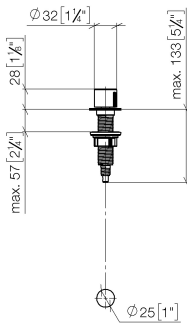

Strainer waste with control handle - Matte Black

ELIO

10 712 970

- control for single basin
- including adapter for Bowden cable

Fits ELIO, ENO, MEM, META SQUARE, SYNC and TARA ULTRA

Fits: ELIO, MEM, ENO, SYNC, TARA ULTRA, META SQUARE

	Matte Black	10 712 970-33
	Chrome	10 712 970-00
	Brushed Platinum	10 712 970-06
	Platinum	10 712 970-08
	Durabrand (23kt Gold)	10 712 970-09
	Dark Chrome	10 712 970-19
	Brushed Durabrand (23kt Gold)	10 712 970-28
	Brushed Champagne (22kt Gold)	10 712 970-46
	Champagne (22kt Gold)	10 712 970-47
	Brushed Chrome	10 712 970-93
	Brushed Dark Platinum	10 712 970-99

10 712 970

mm [inches]

10 712 970

Parts for other finishes can be found here: [Chrome](#)

Spare parts list

No.	Item Number	Name	Quantity used	Delivery time
1	09 20 97 030-33	handle	1	2
2	90 12 12 002 00 90	fixing cap	1	2
3	09 27 87 011-33	rosette	1	2
4	09 14 10 042 90	seal	1	2
5	09 29 06 087-33	spindle	1	-
Spare part can no longer be ordered, please order the replacement item				
6	04 30 01 029 00 90	adaptor	1	2
7	09 24 03 175 90	adaptor	1	2
8	09 11 10 073-07	connection	1	30
9	09 11 10 074-07	connection	1	30
10	09 11 10 079-07	connection	1	30
11	09 30 11 087 90	disc	1	2
12	09 23 30 024-07	nut	1	30